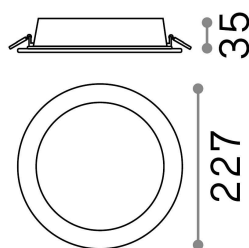

General info

Technical - Recessed lights

Indoor ceiling recessed projector with integrated LED sources and direct light emission

Ean	8021696124018
Item	GROOVE FI 30W ROUND 3000K
Installation	Recessed (Ceiling)
Guarantee	5 years
Gross weight	0.77 kg
Volume	0.0036 m ³

Technical info

Net weight	0.66 kg
Insulation class	II
Protection index	IP20
Compliance	CE
Operating temperature	0° ~ +40 °C
Full load efficiency	X
Dimmer	NO, On-Off
Power output	220-240 V AC 50/60 Hz
Power supply	Separate, included Replaceable (by qualified operators only), electronic
Recessed specifications	Ø 205 - h. ≥ 60 , 7-15

Source info

Integrated source	Integrated LED module
Replaceable source	Replaceable (by qualified operators only)
Power	30 W
Emission	Direct
Max consumption	max 30 W
Features LED	LED SMD
CCT LED	3000 K
Duration LED (t. 25°C)	30000 h
CRI	> 80
Light beam	110°
Light beam flux	3800 lm
Useful light flux	2270 lm
Photobiological risk	1
Standby power	< 0.50 W